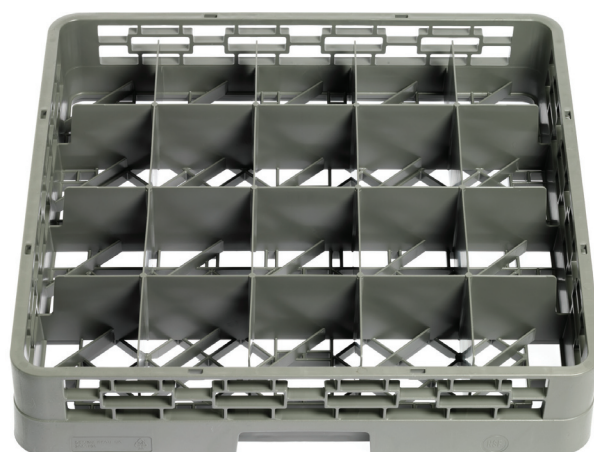

Washrack with tilt rib

New to the Tomkin range these UNICA washracks come with tilt ribs in each compartment to assist in the effective removal of water from the base of washed items.

Features of all UNICA washracks:

- ✓ One-piece mold
- ✓ Double-wall construction
- ✓ Made from PP Co-Polymer
- ✓ Resistant to heat and chemicals
- ✓ Comfortable hand grips on all sides
- ✓ Optional “clip-on” extenders

UNICA Washrack with tilt rib

Tomkin Code	Style	Description	Compartment Size (mm)	Rack Size (mm)	Sales Multiple	Carton Qty
09518	RBC16TR	Washrack 16 compartment with tilt rib	113 x 113 x 88	500 x 500 x 100	1	6
09522	RBC20TR	Washrack 20 compartment with tilt rib	91 x 113 x 88	500 x 500 x 100	1	6