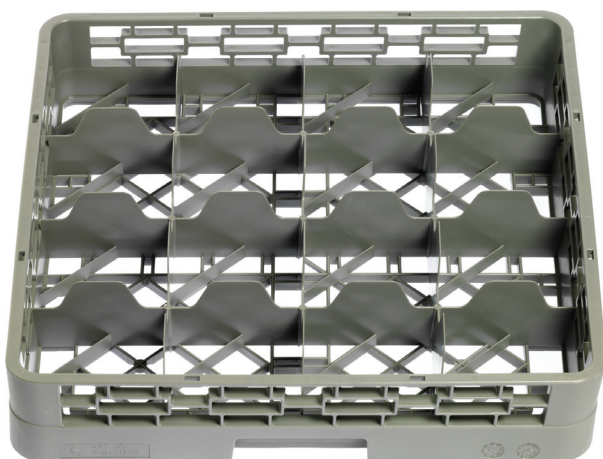

Washrack with tilt rib

New to the Tomkin range these UNICA washracks come with tilt ribs in each compartment to assist in the effective removal of water from the base of washed items.

Features of all UNICA washracks:

- ✓ One-piece mold
- ✓ Double-wall construction
- ✓ Made from PP Co-Polymer
- ✓ Resistant to heat and chemicals
- ✓ Comfortable hand grips on all sides
- ✓ Optional “clip-on” extenders

UNICA Washrack with tilt rib

Tomkin Code	Style	Description	Compartment Size (mm)	Rack Size (mm)	Sales Multiple	Carton Qty
09518	RBC16TR	Washrack 16 compartment with tilt rib	113 x 113 x 88	500 x 500 x 100	1	6
09522	RBC20TR	Washrack 20 compartment with tilt rib	91 x 113 x 88	500 x 500 x 100	1	6